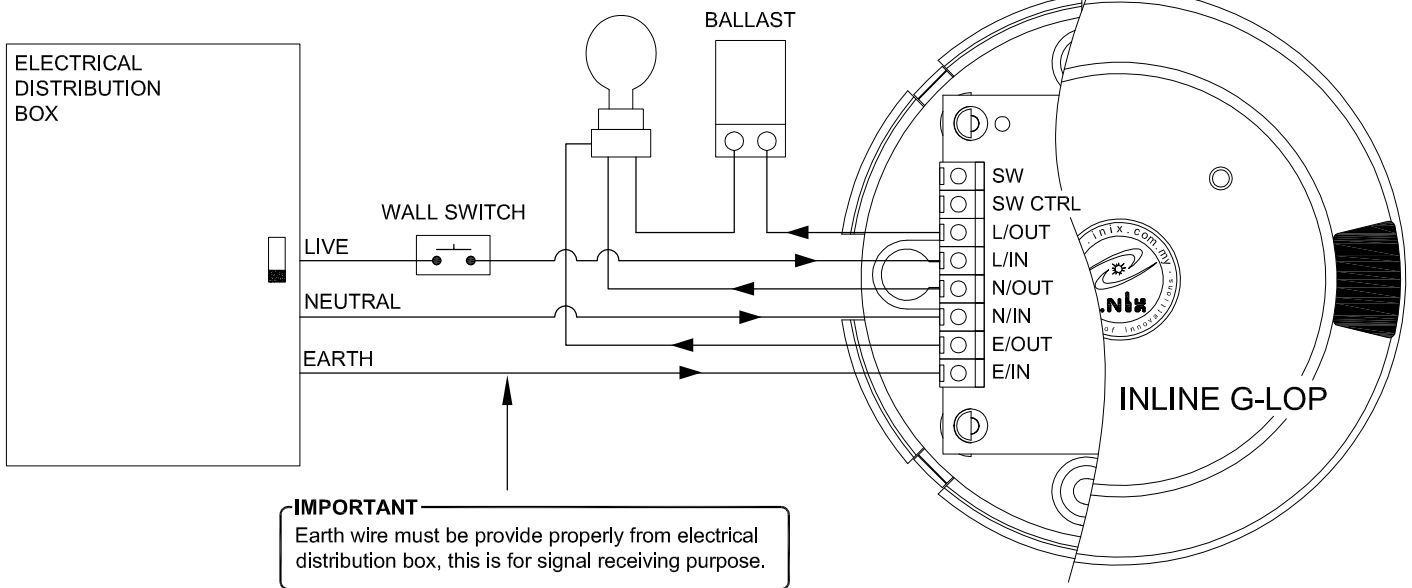

16 G-lop Wiring Diagram

1-way installation diagram

2-way switch installation diagram

For Open/Short event wiring diagram