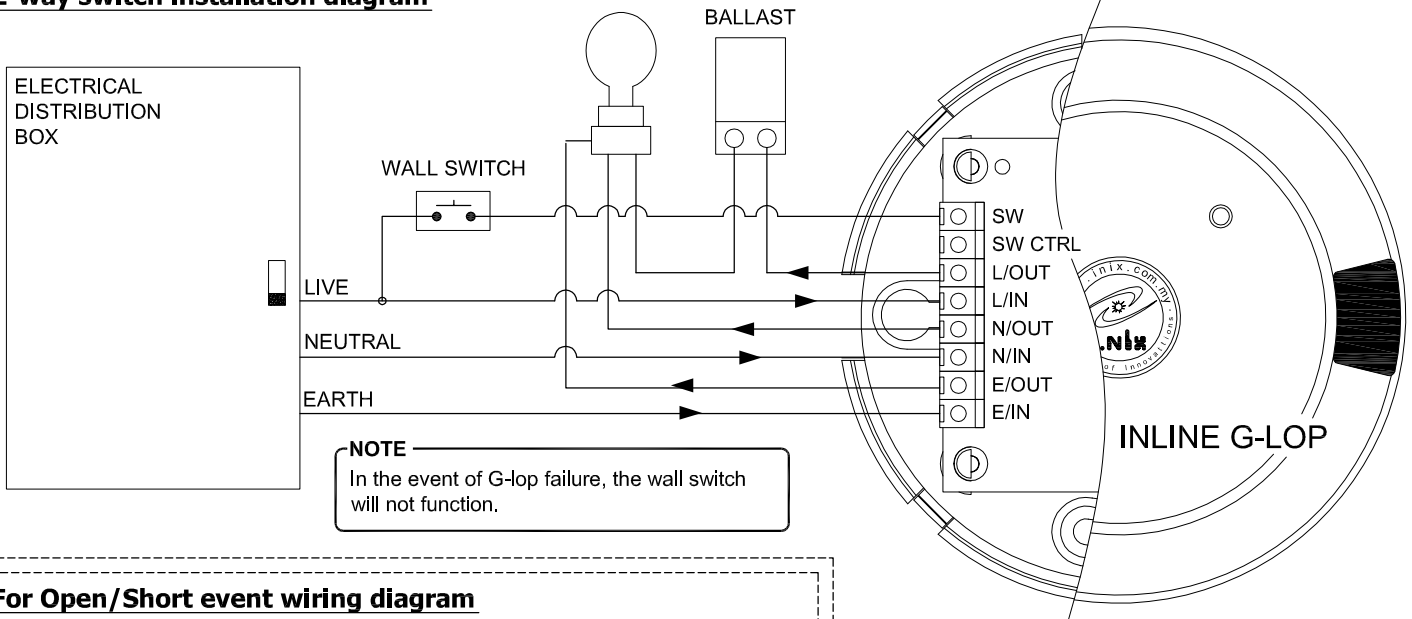

16 G-lop Wiring Diagram

1-way installation diagram

2-way switch installation diagram

For Open/Short event wiring diagram